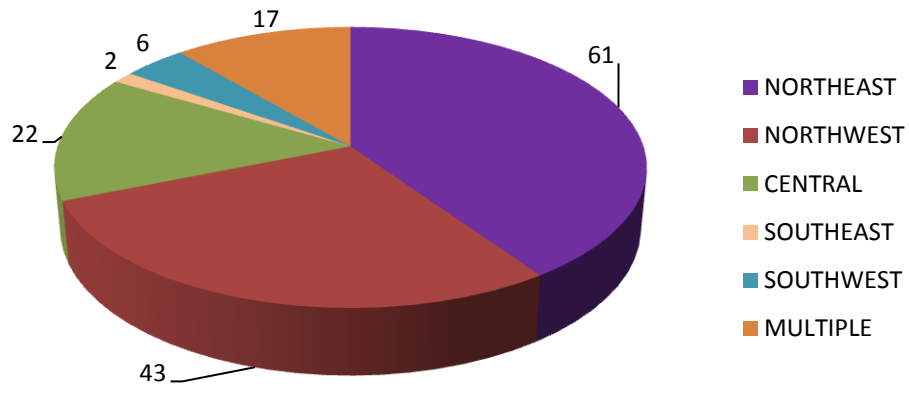

Film Production Tax Incentive Activity

Company	Status	Authorized Amount	Date Authorized
Twentieth Century Fox Film Corp.	Approved	$2,500,000.00	8/22/2013
The Makings of You, LLC	Approved	$41,000.00	8/30/2013
Flight Safety International, Inc.	Approved	$386,000.00	11/27/2013

The Film Production Tax Credit program has sunset as of November 28, 2013, according to Missouri Statute 135.750.

Film Office Activity 2013

In FY 2013, the Film Office provided assistance for 123 projects, including TV series and segments, commercials, films and web-based production. Among those projects were Twentieth Century Fox's *Gone Girl*, and independent films *The Makings of You* and *Room 185*.

FY 2013 Projects

of FY13 Productions Across the State by Region

Tax credits were not necessary to draw all production to the state.

Following is a list of notable FY13 productions in the state:

July

Peterson Productions	Commercial	St. Louis/Kansas City
Z. Bush project	Documentary	St. Louis
Scouting/Arabia Steamboat	Feature film	Various
Mom Friends Forever/ Coolfire	TV series	St. Louis
Scouting for film Kentucky Jackson	Feature film	Various